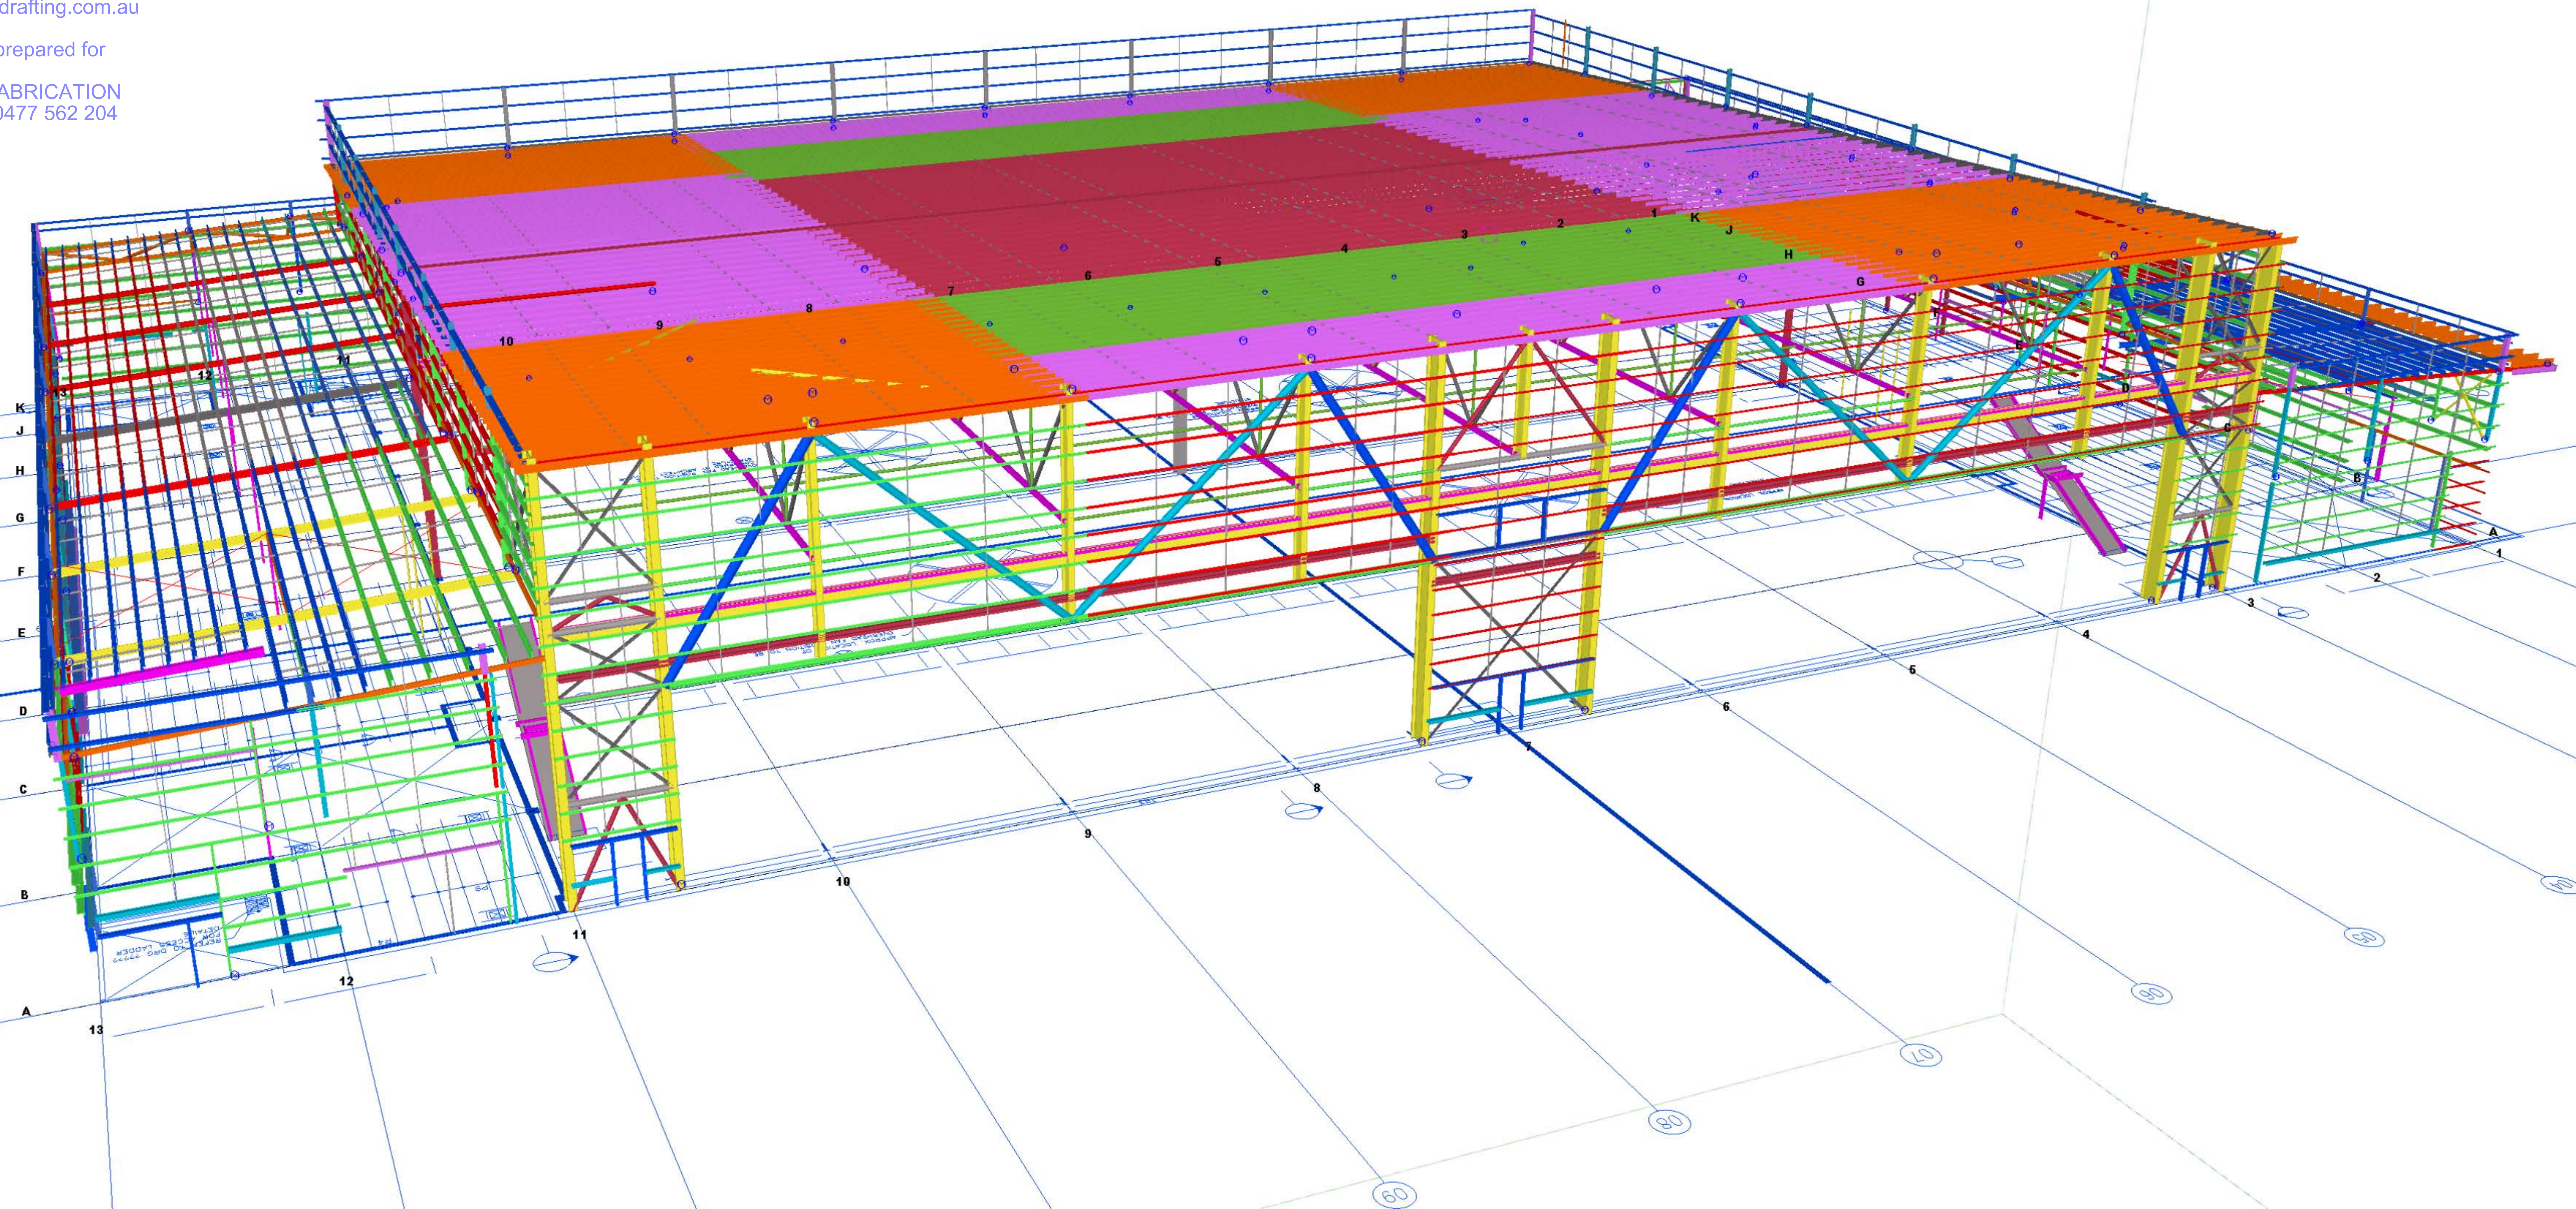

STRUCTURAL STEEL DRAFTING CENTRE

Mob: 0416 119 867

www.modrafting.com.au

and prepared for

DJD FABRICATION

Mob: 0477 562 204