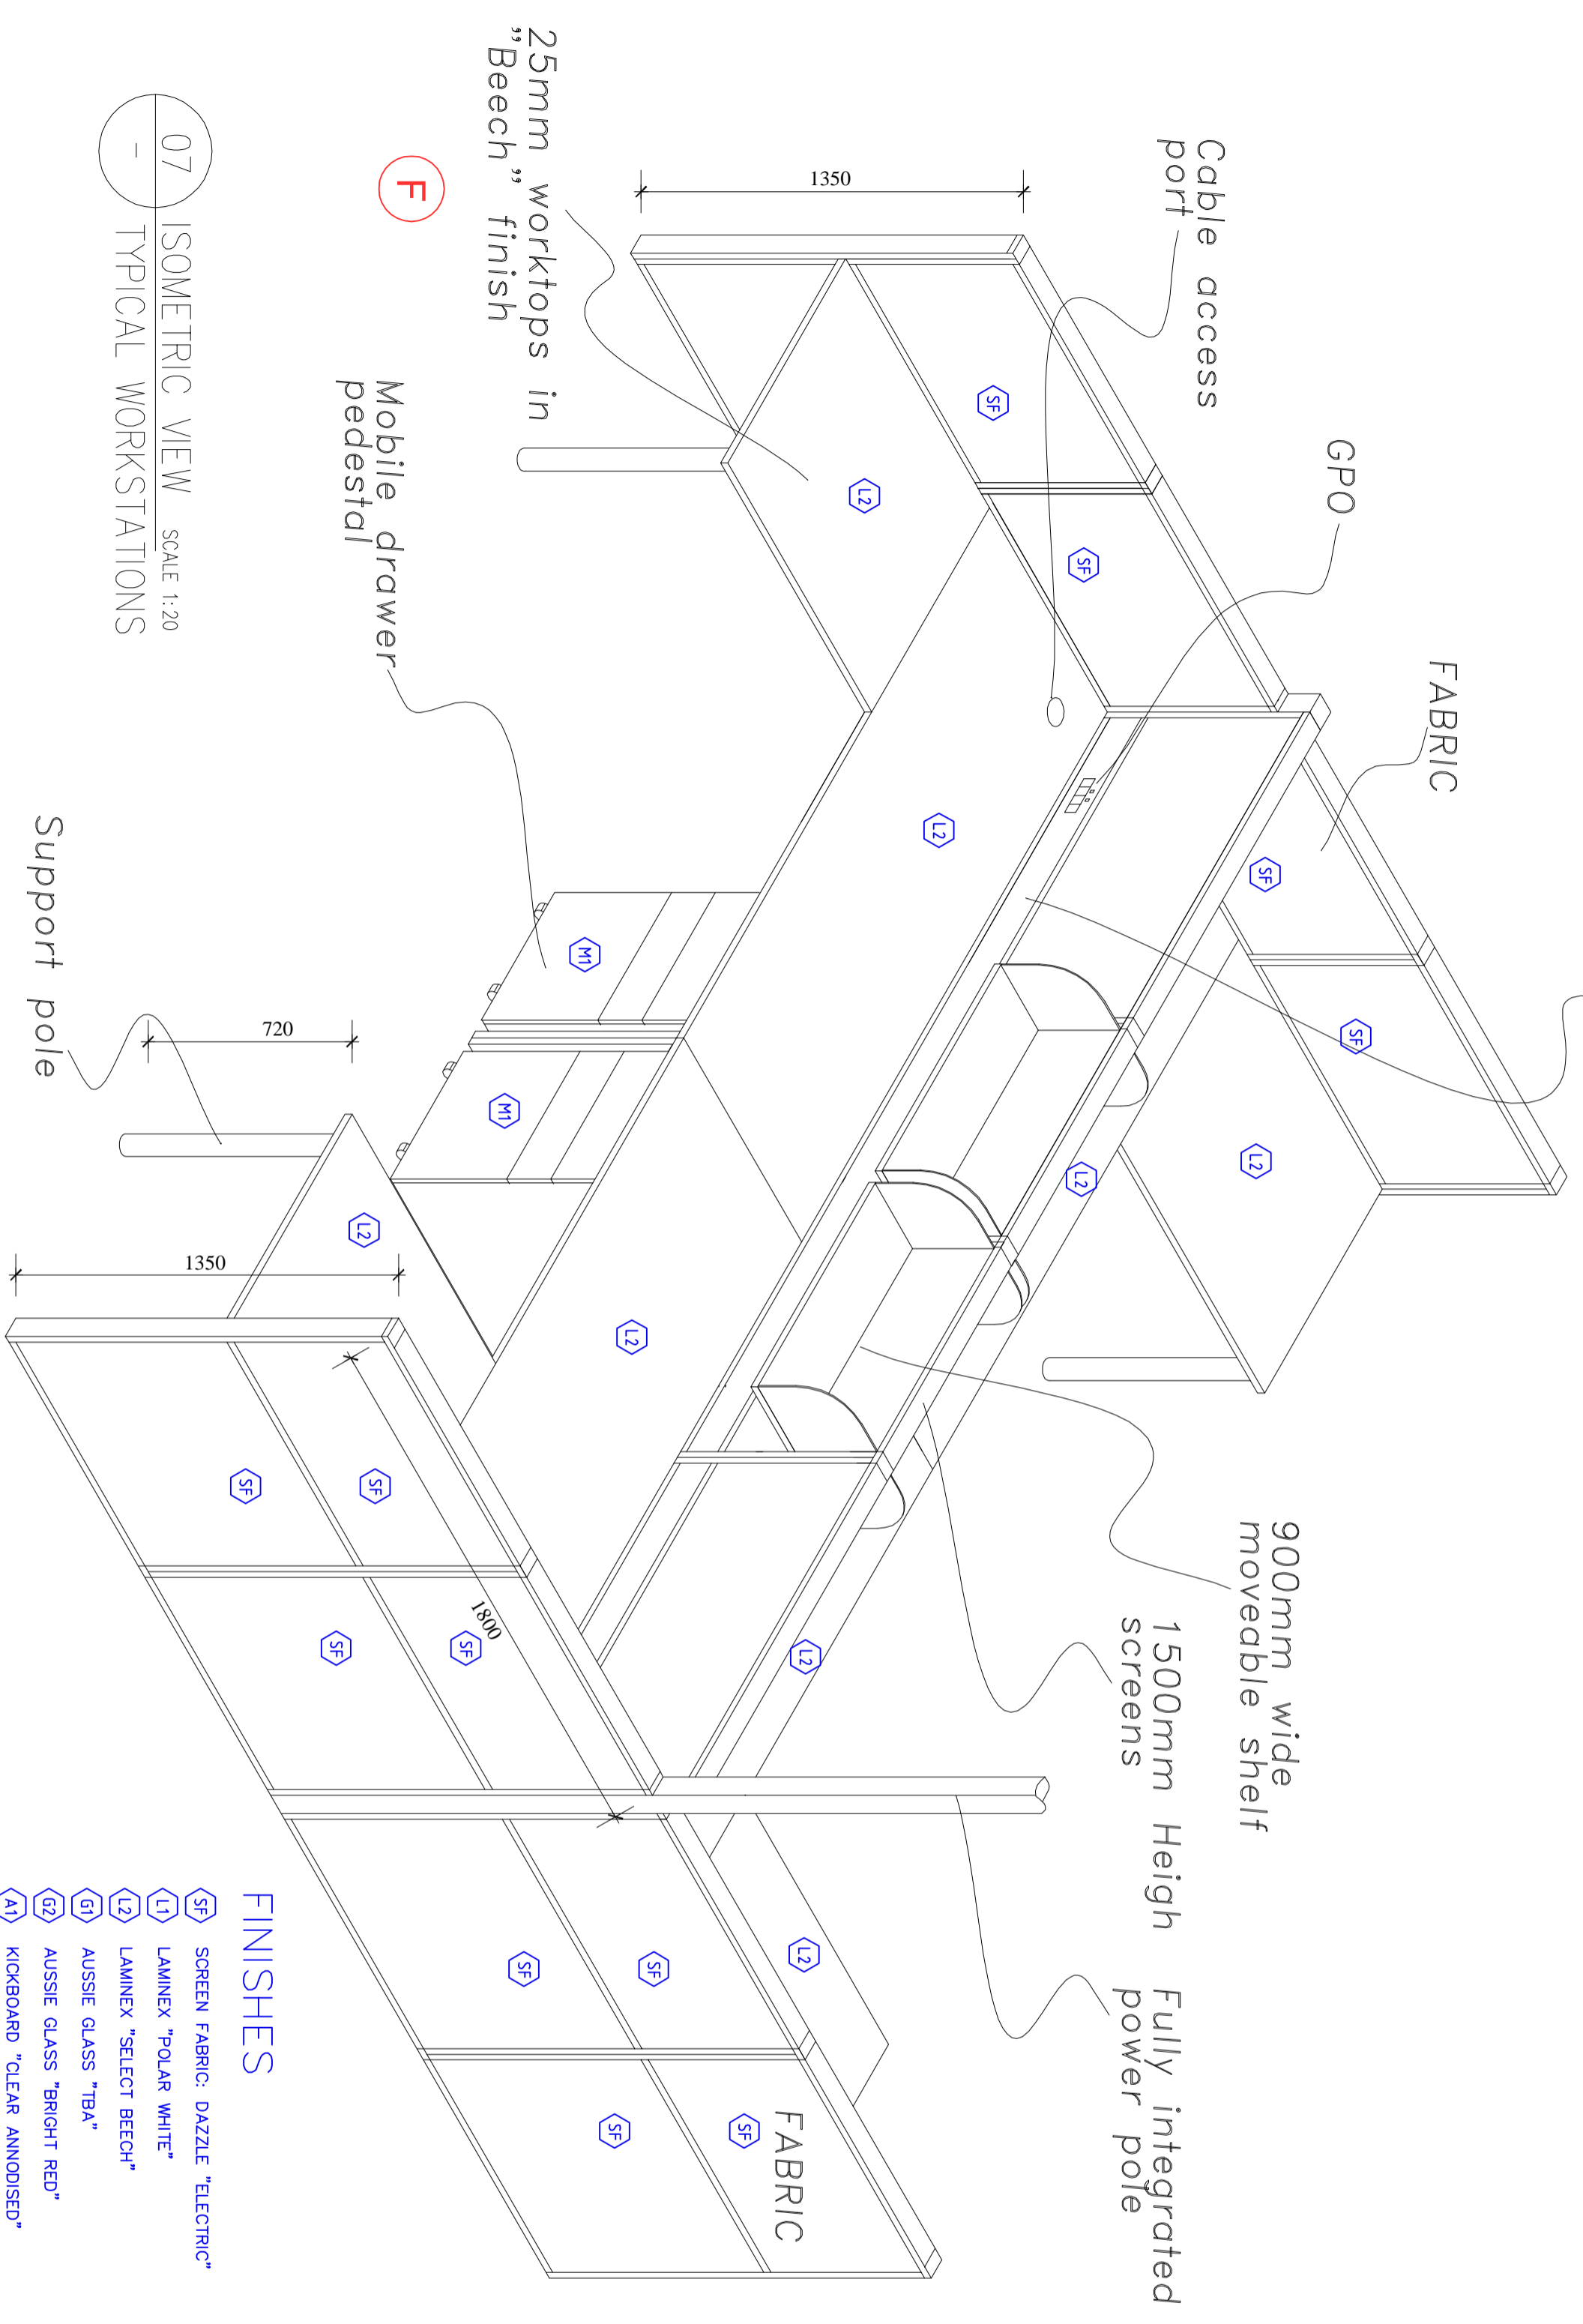

AMENDMENTS		BY	DATE
REV	DESCRIPTION		

Fully integrated cable management duct at desk level

07 ISOMETRIC VIEW SCALE 1:20  
- TYPICAL WORKSTATIONS

**FINISHES**

- SF SCREEN FABRIC: DAZZLE "ELECTRIC"
- L1 LAMINEX "POLAR WHITE"
- L2 LAMINEX "SELECT BEECH"
- G1 AUSSIE GLASS "TBA"
- G2 AUSSIE GLASS "BRIGHT RED"
- A1 KICKBOARD "CLEAR ANODISED"
- A2 ALUMINIUM TRIM DULUX "PRECIOUS SILVER PEARL"
- MH MOBILE PEDESTAL DULUX "PRECIOUS SILVER PEARL"

CLIENT / PROJECT

DRAWING: FURNITURE DETAILS - 02

SCALE: 0 2 4 8

BAR SCALE

NOTES: PRELIMINARY DESIGN

DRAWN	DATE DRAWN	CHECK	APPROVED	CLIENT
NK		MB	MK	
JOB NUMBER	DRAWING NUMBER			REVISION
				PD